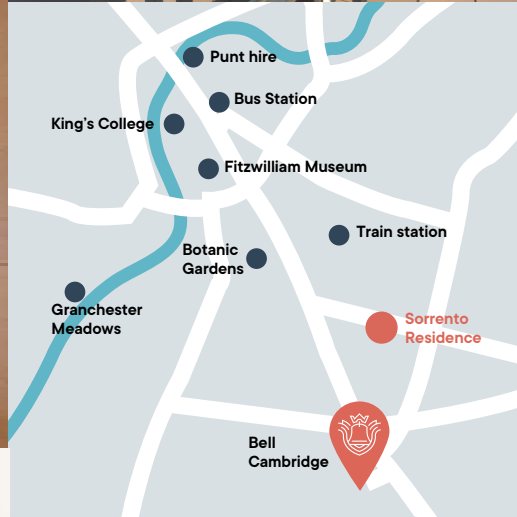

CHERRY HINTON ROAD, CAMBRIDGE, CB1 7AN

Sorrento Residence

Our Sorrento Residence is part of the friendly family-run hotel complex conveniently located between Bell and the city centre.

This homely and comfortable accommodation offers access to the facilities of the hotel next door and has the advantage of a shared kitchen where students can prepare meals if they wish.

By phone
Call +44 (0)1223 275598

By email
enquiries@bellenglish.com

On our website
bellenglish.com/booknow

Local Facilities

-  Frequent local buses to Bell and the city centre
- 15 mins to Bell (bus)
- 25 mins to Bell (walk)
-  Close to Cambridge Leisure Park with cinema, cafés, bars, gym, bowling centre and shops
-  Strictly no smoking within residence