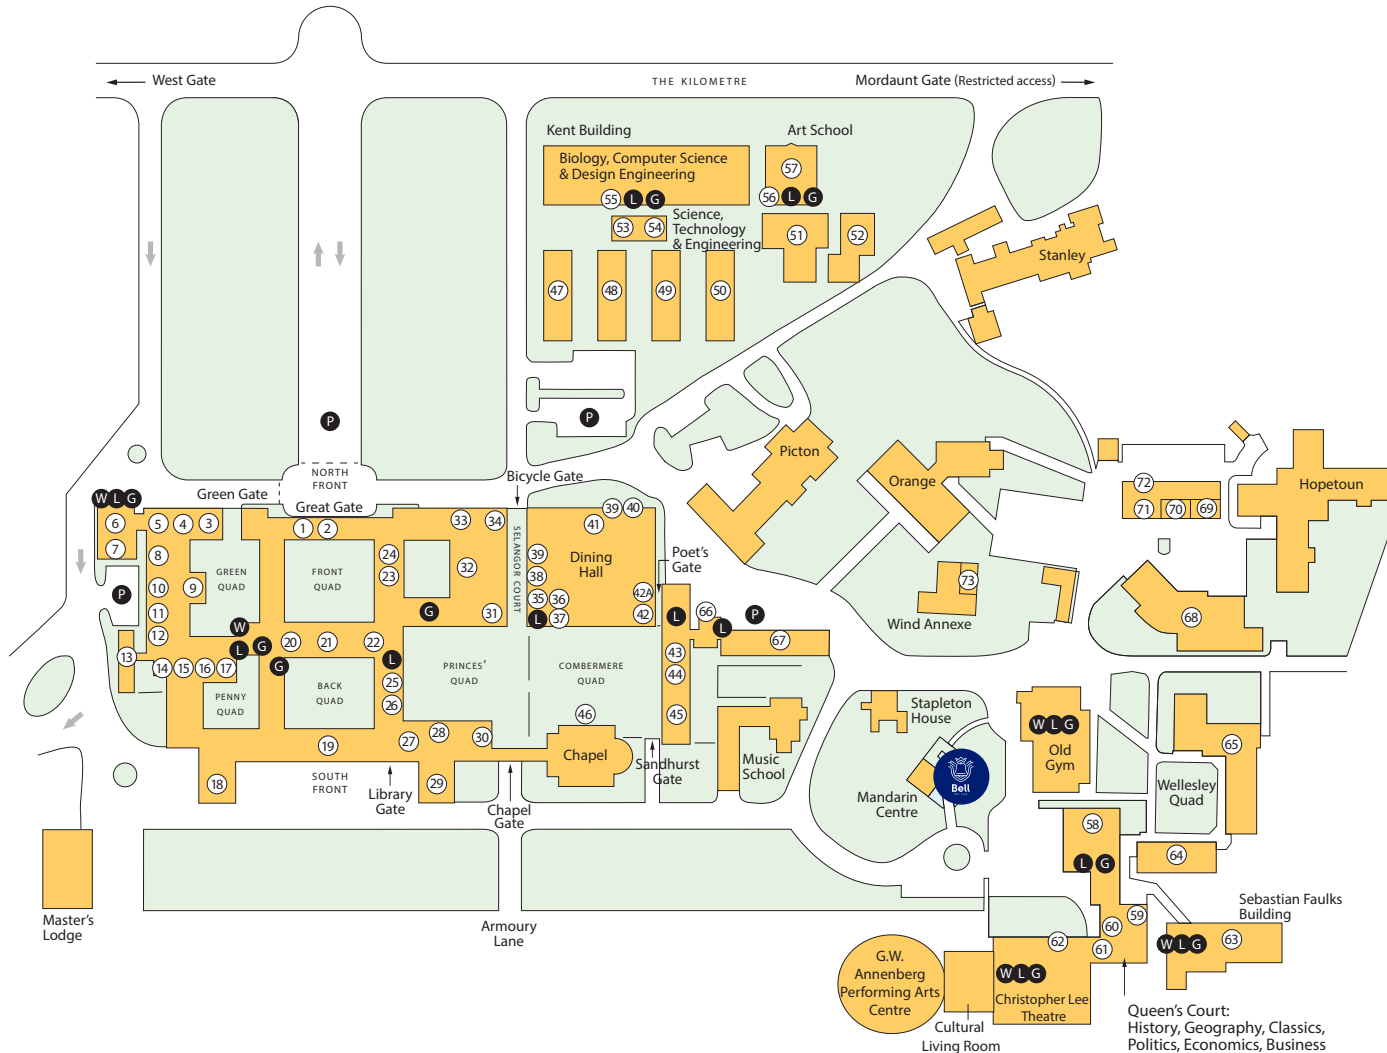

Bell
EST 1955

Bell Wellington

Site map

- 1 Main Reception
- 2 Porters' Lodge (Security)
- 3 Conferences & Events Office
- 4 Operations Bursar
- 5 Head of the W.C. Community
- 6 Driver Lecture Room
- 7 Royal Foundation Room
- 8 Wellington Community Office
- 9 H.R. & Payroll Offices
- 10 Bursary
- 11 Finance Office
- 12 Deputy Head (Academic)
Assistant Deputy (Academic)
Exams Office
- 13 College Offices:
Dep. Head (TS Perf. & Dev.)
Dep. Head (Pastoral & Wellbeing)
Dep. Head (Educational Dev. & Ent.)
Dep. Head (Co-curricular)
Acting D.S.L.
SLT P.A.
- 14 Teaching School
I.S.S.P.
Educational Conferences Manager
Second Master's P.A.
- 15 Legal & Compliance Director
- 16 Sports Office
- 17 Heads of Years 3rd, 4th, 5th & 6th
- 18 Wellesley
- 19 Waterloo Hall
- 20 Entrances to Hill, Lynedoch, Murray
- 21 Great School
- 22 Entrances to Blucher, Hardinge
- 23 Admissions & Marketing Offices
- 24 International Director
- 25 Head & Deputy Head of I.B.
- 26 Service & Expeditions Office
- 27 Moral Pod
- 28 Garden Room
- 29 Library
- 30 Spiritual Pod
- 31 I.T. Services
- 32 V&A Café
- 33 College Laundry
- 34 Charity Shop
- 35 Dining Room Annexe
- 36 Chaplain's Study
- 37 Head of College's Study
- 38 The Archive
- 39 Dining Hall Entrances
- 40 Dining Hall Exit
- 41 College Kitchens
- 42 Common Room
- 42A College Guest Rooms
- 43 Master's Study
- 44 Master's E.A.
- 45 Second Master
- 46 Crypt Chapel
- 47 Biology
- 48 49 50 Chemistry
- 51 52 Physics
- 53 Chemistry Prep Room
- 54 History of Art
- 55 Entrance to Kent Building
- 56 Entrance to Art School
- 57 Fine Art, Art Textiles, Photography
- 58 H.E. & Careers, Politics, Economics, Business
- 59 Academic Support
- 60 Rawlence I.T. Suite
- 61 History, Geography, Classics
- 62 Entrance to Christopher Lee Theatre
- 63 English, P&R, Wellbeing & Psychology
- 64 65 Maths
- 66 Entrance to Combermere
- 67 P.E. Classrooms
- 68 Modern Languages
- 69 Minibus Office
- 70 Reprographics
- 71 Post Room
- 72 WTV
- 73 Music Technology